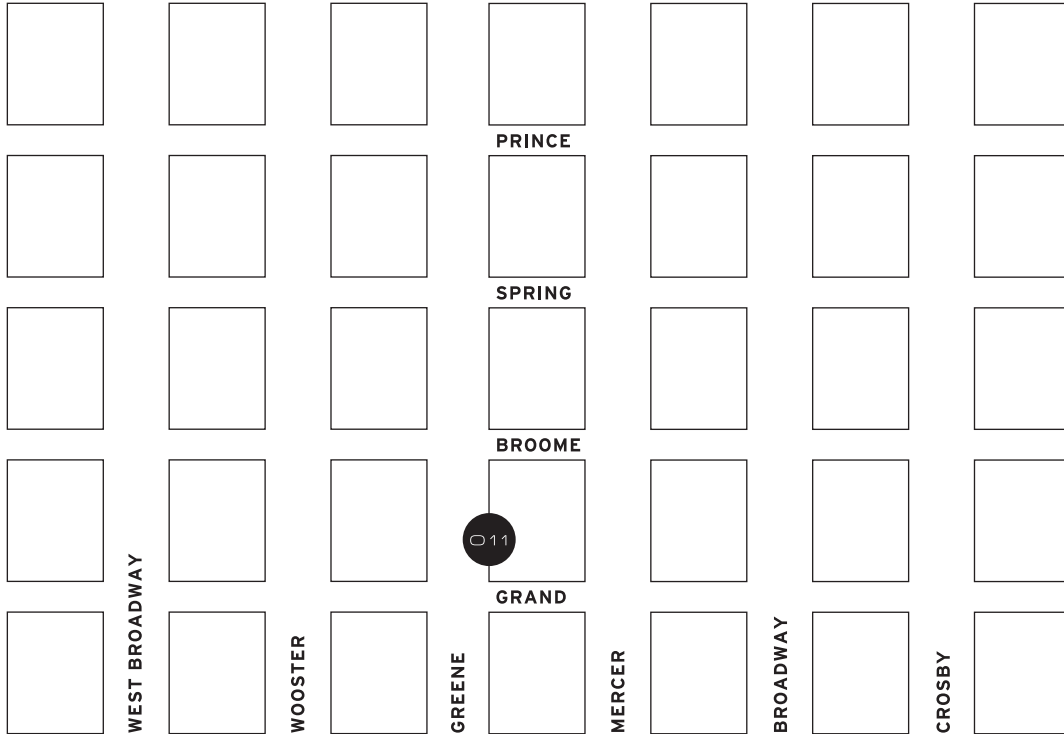

A G E N T

O11

NEW YORK

AGENT O11 NEW YORK:
42 GREENE STREET
NEW YORK, NY 10013

CLOSEST SUBWAYS

N or R at Prince Street (Broadway)
6 at Spring Street (Lafayette)
C or E at Spring Street (6th Avenue)

BY TAXI

From the East Side
Get out at Broome + Greene Streets
or
From the West Side
Get out at Grand + Greene Streets